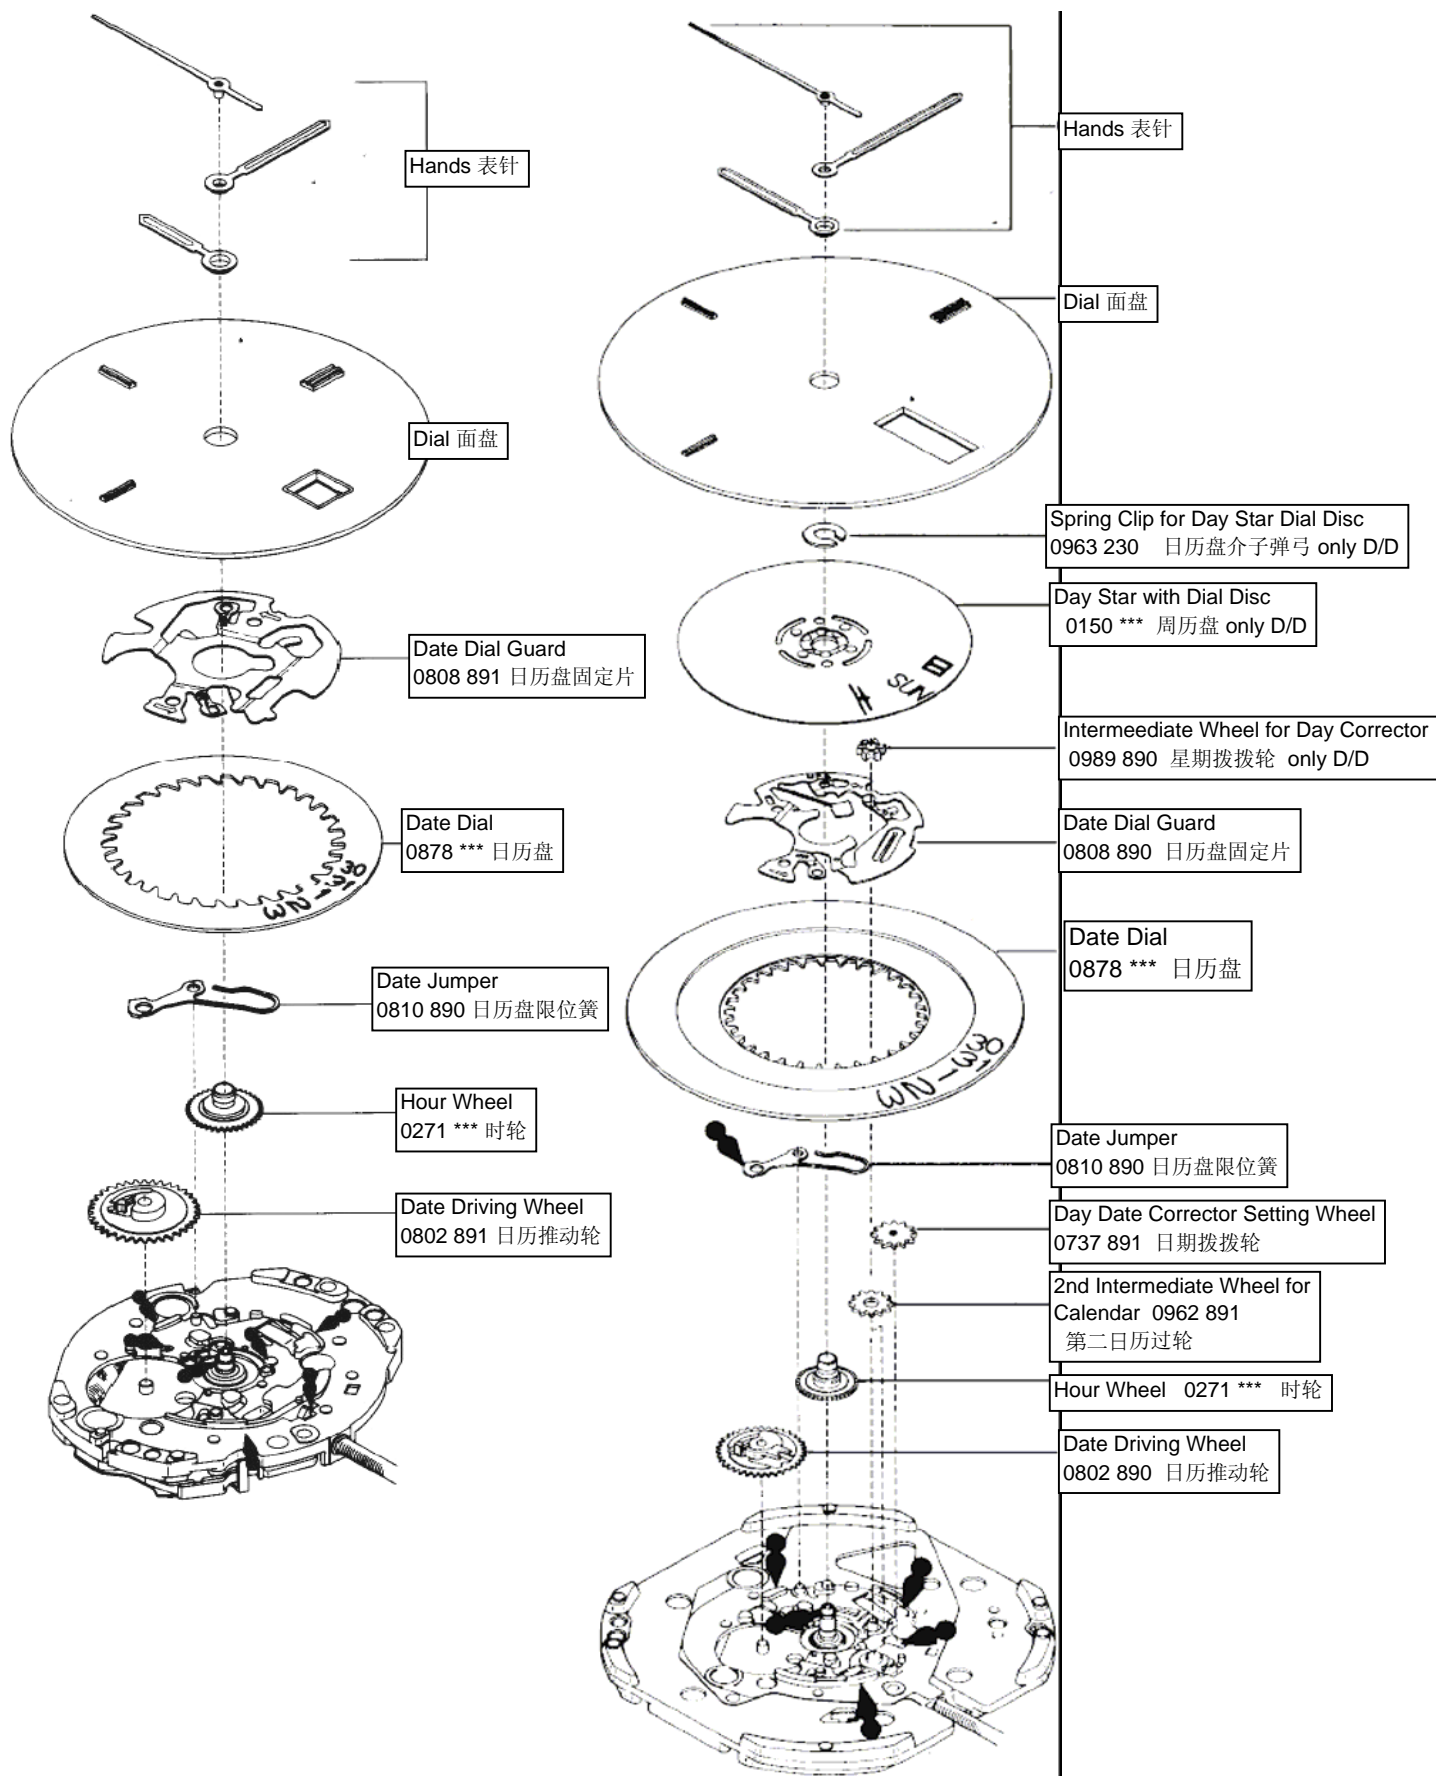

VX82E,83E,12E,32E,33E,42E,43E,44E Disassemble Chart (1)

(3Hands Date Calendar and Day & Date Calendar 3针单/双历)

VX82E,83E,12E,32E,33E,42E,43E,44E Disassemble Chart (2)

(3Hands Date Calendar and Day & Date Calendar 3针单/双历)